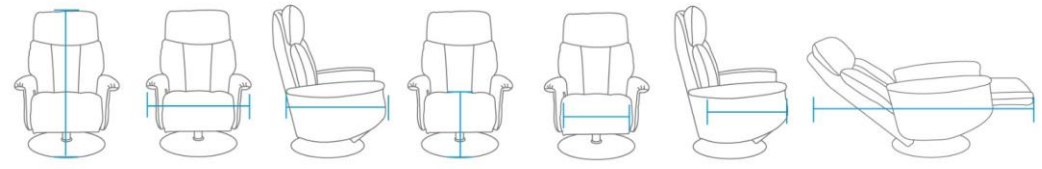

manual or powered operation

Measurements shown in mm/inches

| Model | Size | Height | Width | Depth | Seat Height | Seat Width | Seat Depth | Length Open |
|-------|----------|-------------|------------|------------|-------------|------------|------------|-------------|
| | Petite | 1030 / 40.5 | 760 / 30.0 | 760 / 30.0 | 470 / 18.5 | 500 / 19.5 | 510 / 20.0 | 1550 / 61.0 |
| | Standard | 1120 / 44.0 | 800 / 31.5 | 760 / 30.0 | 500 / 19.5 | 520 / 20.5 | 510 / 20.0 | 1600 / 63.0 |
| | Grande | 1155 / 45.5 | 840 / 33.0 | 760 / 30.0 | 520 / 20.5 | 540 / 21.5 | 510 / 20.0 | 1600 / 63.0 |

All dimensions are approximate and will alter slightly after use.

As part of our policy of continuous improvement we reserve the right to alter any specifications when necessary.